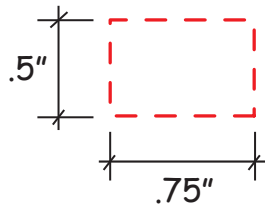

Die Item #26139

Artwork shown at scale

1.625" tall

Artwork is always printed at maximum size unless otherwise requested. Due to the nature and orientation of some logos, the actual imprint area may vary from what is seen here and in our catalog. Some color variation in products is natural and should be expected.