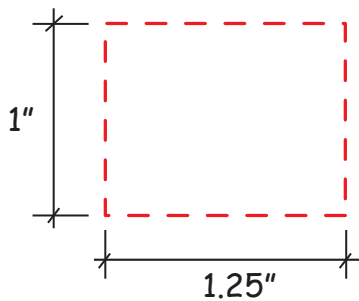

# Smiley Face Item #26141

*Artwork shown at scale*

2.75" diameter

Full color printing available  
imprint size: 1" x 1"

Artwork is always printed at maximum size unless otherwise requested. Due to the nature and orientation of some logos, the actual imprint area may vary from what is seen here and in our catalog. Some color variation in products is natural and should be expected.