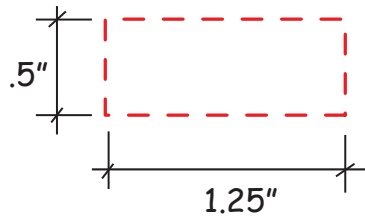

# Red Chili Pepper #26146

*Artwork shown at scale*

5.25" wide

Artwork is always printed at maximum size unless otherwise requested. Due to the nature and orientation of some logos, the actual imprint area may vary from what is seen here and in our catalog. Some color variation in products is natural and should be expected.