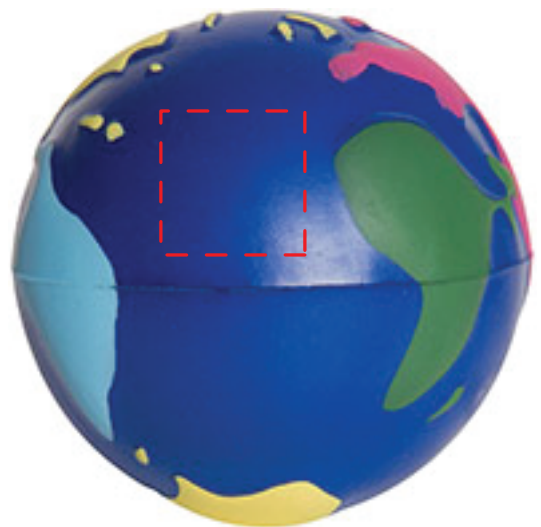

MultiColored Globe Item #26170

Artwork shown at scale

2.5" tall

Artwork is always printed at maximum size unless otherwise requested. Due to the nature and orientation of some logos, the actual imprint area may vary from what is seen here and in our catalog. Some color variation in products is natural and should be expected.