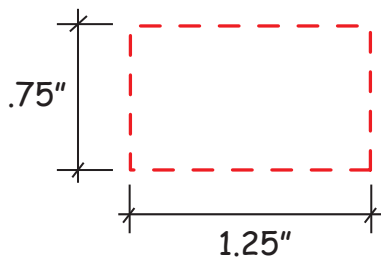

MultiColored Globe Item #26170

Artwork shown at scale

2.5" tall

Artwork is always printed at maximum size unless otherwise requested. Due to the nature and orientation of some logos, the actual imprint area may vary from what is seen here and in our catalog. Some color variation in products is natural and should be expected.