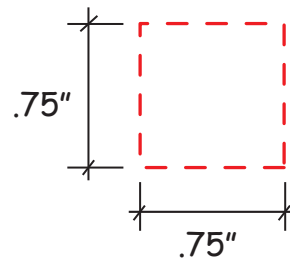

MultiColored Globe Item #26170

Artwork shown at scale

2.5" tall

Artwork is always printed at maximum size unless otherwise requested. Due to the nature and orientation of some logos, the actual imprint area may vary from what is seen here and in our catalog. Some color variation in products is natural and should be expected.