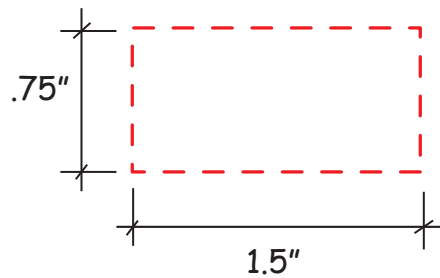

# Watermelon #26190

*Artwork shown at scale*

4.5" wide

Artwork is always printed at maximum size unless otherwise requested. Due to the nature and orientation of some logos, the actual imprint area may vary from what is seen here and in our catalog. Some color variation in products is natural and should be expected.