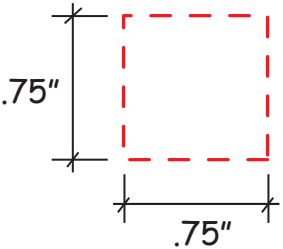

# Astronaut Item #26196

*Artwork shown at scale*

4.5" tall

Artwork is always printed at maximum size unless otherwise requested. Due to the nature and orientation of some logos, the actual imprint area may vary from what is seen here and in our catalog. Some color variation in products is natural and should be expected.