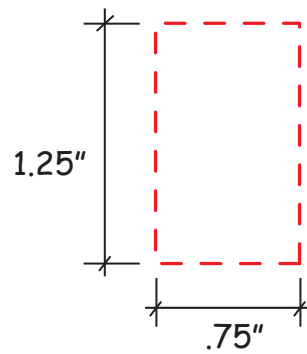

Rocket Item #26199

Artwork shown at scale

4.25" tall

Artwork is always printed at maximum size unless otherwise requested. Due to the nature and orientation of some logos, the actual imprint area may vary from what is seen here and in our catalog. Some color variation in products is natural and should be expected.