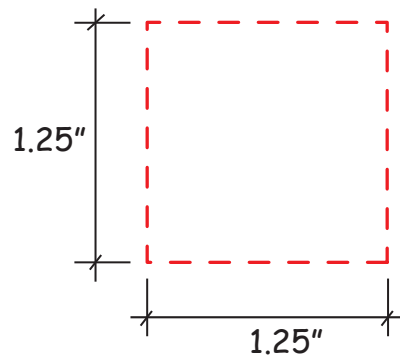

Blue Chair Item #26238

Artwork shown at scale

3.25" tall

Artwork is always printed at maximum size unless otherwise requested. Due to the nature and orientation of some logos, the actual imprint area may vary from what is seen here and in our catalog. Some color variation in products is natural and should be expected.