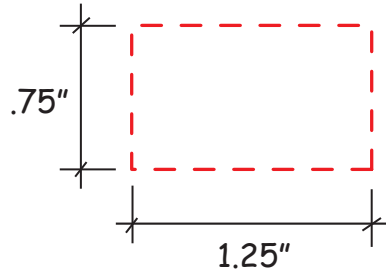

Cheese Wedge #26243

Artwork shown at scale

3.25" wide

Artwork is always printed at maximum size unless otherwise requested. Due to the nature and orientation of some logos, the actual imprint area may vary from what is seen here and in our catalog. Some color variation in products is natural and should be expected.