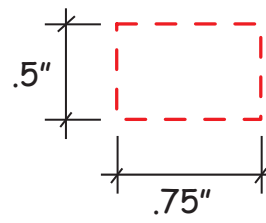

Brain Keyring Item #26262

Artwork shown at scale

2.25" wide

Artwork is always printed at maximum size unless otherwise requested. Due to the nature and orientation of some logos, the actual imprint area may vary from what is seen here and in our catalog. Some color variation in products is natural and should be expected.