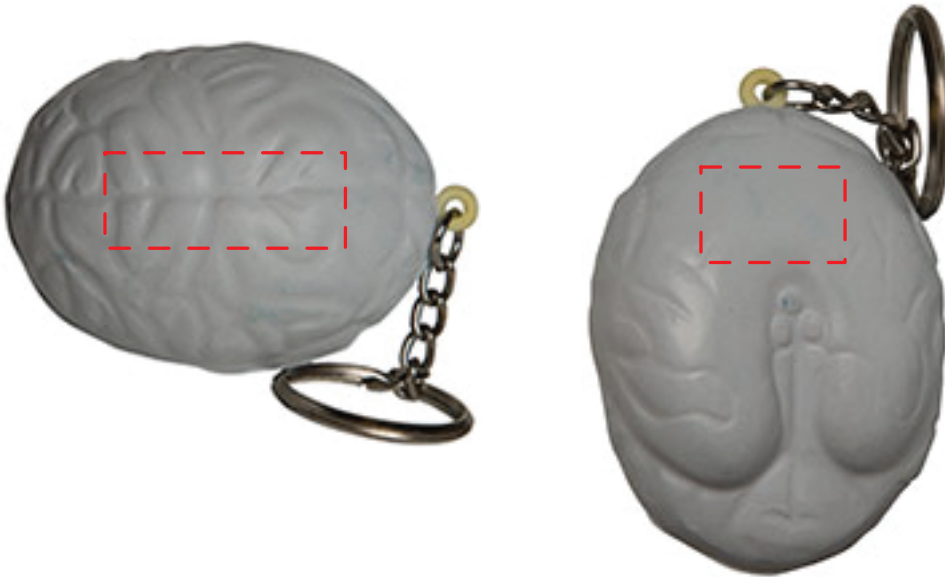

Brain Keyring Item #26262

Artwork shown at scale

2.25" wide

Artwork is always printed at maximum size unless otherwise requested. Due to the nature and orientation of some logos, the actual imprint area may vary from what is seen here and in our catalog. Some color variation in products is natural and should be expected.