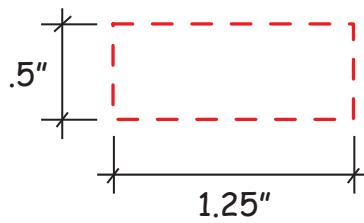

Brain Keyring Item #26262

Artwork shown at scale

2.25" wide

Artwork is always printed at maximum size unless otherwise requested. Due to the nature and orientation of some logos, the actual imprint area may vary from what is seen here and in our catalog. Some color variation in products is natural and should be expected.