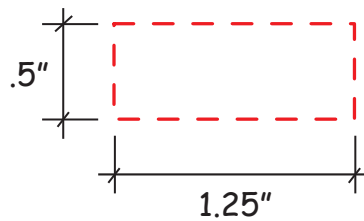

Sneaker Keyring Item #26263

Artwork shown at scale

3.625" wide

Artwork is always printed at maximum size unless otherwise requested. Due to the nature and orientation of some logos, the actual imprint area may vary from what is seen here and in our catalog. Some color variation in products is natural and should be expected.