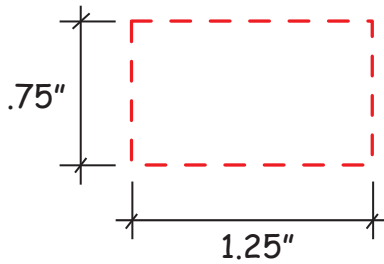

Glow Globe Item #26298

Artwork shown at scale

2.5" diameter

Artwork is always printed at maximum size unless otherwise requested. Due to the nature and orientation of some logos, the actual imprint area may vary from what is seen here and in our catalog. Some color variation in products is natural and should be expected.