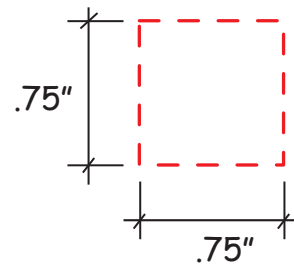

Glow Globe Item #26298

Artwork shown at scale

2.5" diameter

Artwork is always printed at maximum size unless otherwise requested. Due to the nature and orientation of some logos, the actual imprint area may vary from what is seen here and in our catalog. Some color variation in products is natural and should be expected.