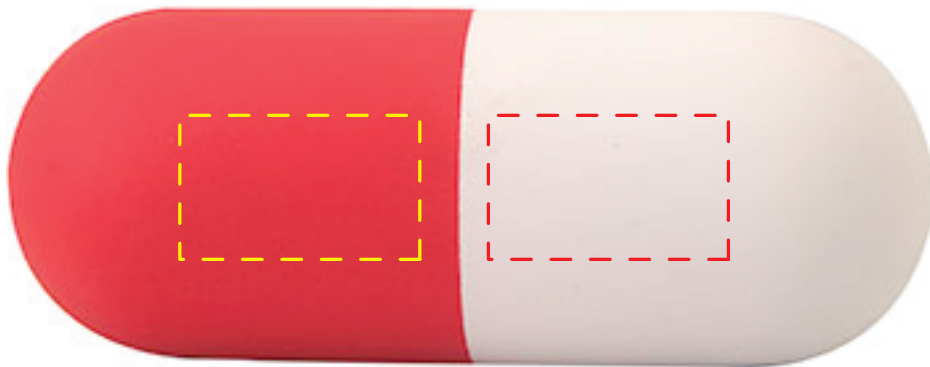

# Pill Capsule #2631332

*Artwork shown at scale*

4.75" wide

Artwork is always printed at maximum size unless otherwise requested. Due to the nature and orientation of some logos, the actual imprint area may vary from what is seen here and in our catalog. Some color variation in products is natural and should be expected.

# Pill Capsule #2631333

*Artwork shown at scale*

4.75" wide

Artwork is always printed at maximum size unless otherwise requested. Due to the nature and orientation of some logos, the actual imprint area may vary from what is seen here and in our catalog. Some color variation in products is natural and should be expected.