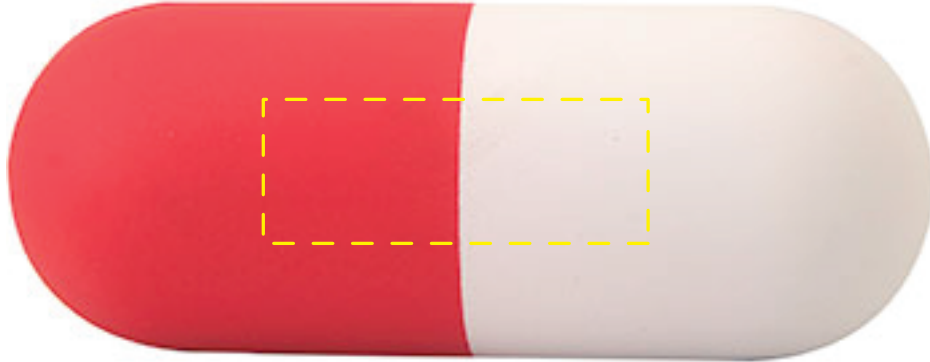

# Pill Capsule #2631332

*Artwork shown at scale*

4.75" wide

Artwork is always printed at maximum size unless otherwise requested. Due to the nature and orientation of some logos, the actual imprint area may vary from what is seen here and in our catalog. Some color variation in products is natural and should be expected.

# Pill Capsule #2631333

*Artwork shown at scale*

4.75" wide

Artwork is always printed at maximum size unless otherwise requested. Due to the nature and orientation of some logos, the actual imprint area may vary from what is seen here and in our catalog. Some color variation in products is natural and should be expected.