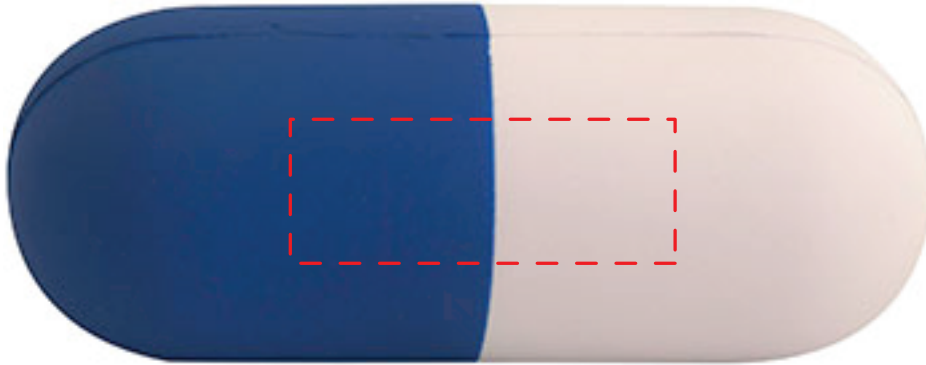

# Pill Capsule #2631332

*Artwork shown at scale*

4.75" wide

Artwork is always printed at maximum size unless otherwise requested. Due to the nature and orientation of some logos, the actual imprint area may vary from what is seen here and in our catalog. Some color variation in products is natural and should be expected.

# Pill Capsule #2631333

*Artwork shown at scale*

4.75" wide

Artwork is always printed at maximum size unless otherwise requested. Due to the nature and orientation of some logos, the actual imprint area may vary from what is seen here and in our catalog. Some color variation in products is natural and should be expected.