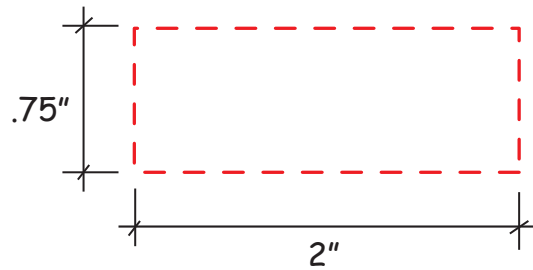

# Pill Capsule #2631332

*Artwork shown at scale*

4.75" wide

Artwork is always printed at maximum size unless otherwise requested. Due to the nature and orientation of some logos, the actual imprint area may vary from what is seen here and in our catalog. Some color variation in products is natural and should be expected.

# Pill Capsule #2631333

*Artwork shown at scale*

4.75" wide

Artwork is always printed at maximum size unless otherwise requested. Due to the nature and orientation of some logos, the actual imprint area may vary from what is seen here and in our catalog. Some color variation in products is natural and should be expected.