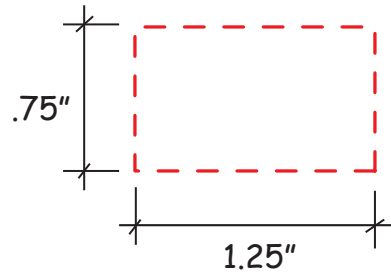

# Pill Capsule #2631332

*Artwork shown at scale*

4.75" wide

Artwork is always printed at maximum size unless otherwise requested. Due to the nature and orientation of some logos, the actual imprint area may vary from what is seen here and in our catalog. Some color variation in products is natural and should be expected.

# Pill Capsule #2631333

*Artwork shown at scale*

4.75" wide

Artwork is always printed at maximum size unless otherwise requested. Due to the nature and orientation of some logos, the actual imprint area may vary from what is seen here and in our catalog. Some color variation in products is natural and should be expected.