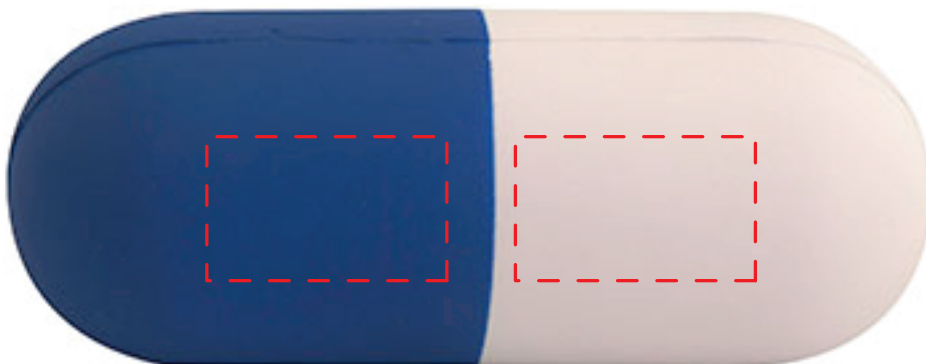

# Pill Capsule #2631332

*Artwork shown at scale*

4.75" wide

Artwork is always printed at maximum size unless otherwise requested. Due to the nature and orientation of some logos, the actual imprint area may vary from what is seen here and in our catalog. Some color variation in products is natural and should be expected.

# Pill Capsule #2631333

*Artwork shown at scale*

4.75" wide

Artwork is always printed at maximum size unless otherwise requested. Due to the nature and orientation of some logos, the actual imprint area may vary from what is seen here and in our catalog. Some color variation in products is natural and should be expected.