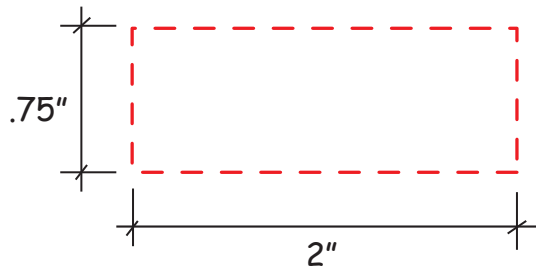

# Pill Capsule #2631332

*Artwork shown at scale*

4.75" wide

Artwork is always printed at maximum size unless otherwise requested. Due to the nature and orientation of some logos, the actual imprint area may vary from what is seen here and in our catalog. Some color variation in products is natural and should be expected.

# Pill Capsule #2631333

*Artwork shown at scale*

4.75" wide

Artwork is always printed at maximum size unless otherwise requested. Due to the nature and orientation of some logos, the actual imprint area may vary from what is seen here and in our catalog. Some color variation in products is natural and should be expected.