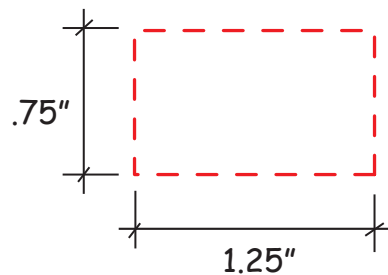

# Pill Capsule #2631332

*Artwork shown at scale*

4.75" wide

Artwork is always printed at maximum size unless otherwise requested. Due to the nature and orientation of some logos, the actual imprint area may vary from what is seen here and in our catalog. Some color variation in products is natural and should be expected.

# Pill Capsule #2631333

*Artwork shown at scale*

4.75" wide

Artwork is always printed at maximum size unless otherwise requested. Due to the nature and orientation of some logos, the actual imprint area may vary from what is seen here and in our catalog. Some color variation in products is natural and should be expected.