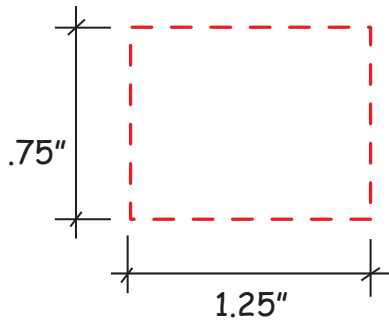

# Tennis Ball #26325

*Artwork shown at scale*

3" wide

Full color printing available  
imprint size: 1" x 1"

Artwork is always printed at maximum size unless otherwise requested. Due to the nature and orientation of some logos, the actual imprint area may vary from what is seen here and in our catalog. Some color variation in products is natural and should be expected.