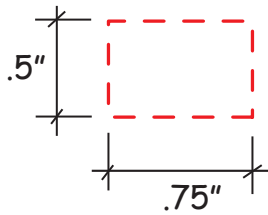

# Sitting Penguin #26343

*Artwork shown at scale*

3.5" tall

Artwork is always printed at maximum size unless otherwise requested. Due to the nature and orientation of some logos, the actual imprint area may vary from what is seen here and in our catalog. Some color variation in products is natural and should be expected.