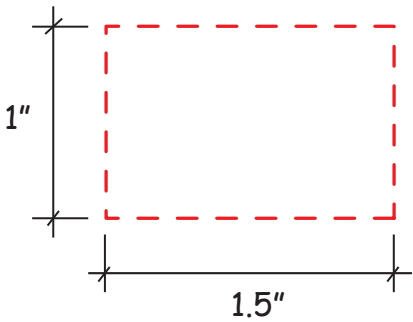

# Stress Ball Item #2637445

*Artwork shown at scale*

Full color printing available  
imprint size: 1" x 1"

Artwork is always printed at maximum size unless otherwise requested. Due to the nature and orientation of some logos, the actual imprint area may vary from what is seen here and in our catalog. Some color variation in products is natural and should be expected.

# Stress Ball Item #2637447

*Artwork shown at scale*

Full color printing available  
imprint size: 1" x 1"

Artwork is always printed at maximum size unless otherwise requested. Due to the nature and orientation of some logos, the actual imprint area may vary from what is seen here and in our catalog. Some color variation in products is natural and should be expected.

# Stress Ball Item #2637448

*Artwork shown at scale*

Full color printing available  
imprint size: 1" x 1"

Artwork is always printed at maximum size unless otherwise requested. Due to the nature and orientation of some logos, the actual imprint area may vary from what is seen here and in our catalog. Some color variation in products is natural and should be expected.