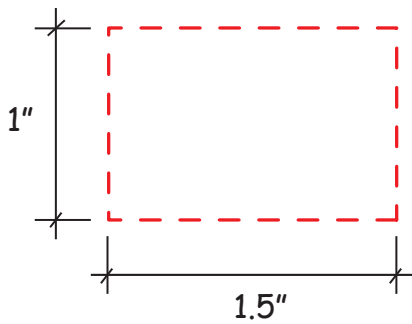

# Stress Ball Item #2637450

Artwork shown at scale

Full color printing available  
imprint size: 1" x 1"

Artwork is always printed at maximum size unless otherwise requested. Due to the nature and orientation of some logos, the actual imprint area may vary from what is seen here and in our catalog. Some color variation in products is natural and should be expected.

# Stress Ball Item #2637454

Artwork shown at scale

Full color printing available  
imprint size: 1" x 1"

Artwork is always printed at maximum size unless otherwise requested. Due to the nature and orientation of some logos, the actual imprint area may vary from what is seen here and in our catalog. Some color variation in products is natural and should be expected.

# Stress Ball Item #2637455

*Artwork shown at scale*

Full color printing available  
imprint size: 1" x 1"

Artwork is always printed at maximum size unless otherwise requested. Due to the nature and orientation of some logos, the actual imprint area may vary from what is seen here and in our catalog. Some color variation in products is natural and should be expected.