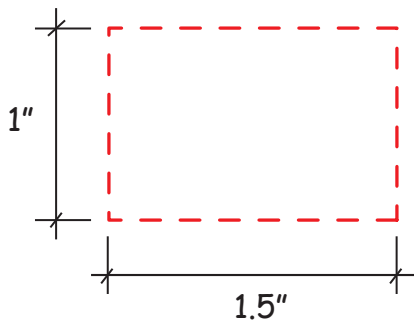

# Stress Ball Item #2637430

*Artwork shown at scale*

Full color printing available  
imprint size: 1" x 1"

Artwork is always printed at maximum size unless otherwise requested. Due to the nature and orientation of some logos, the actual imprint area may vary from what is seen here and in our catalog. Some color variation in products is natural and should be expected.

# Stress Ball Item #2637431

Artwork shown at scale

Full color printing available  
imprint size: 1" x 1"

Artwork is always printed at maximum size unless otherwise requested. Due to the nature and orientation of some logos, the actual imprint area may vary from what is seen here and in our catalog. Some color variation in products is natural and should be expected.

# Stress Ball Item #2637432

*Artwork shown at scale*

Full color printing available  
imprint size: 1" x 1"

Artwork is always printed at maximum size unless otherwise requested. Due to the nature and orientation of some logos, the actual imprint area may vary from what is seen here and in our catalog. Some color variation in products is natural and should be expected.