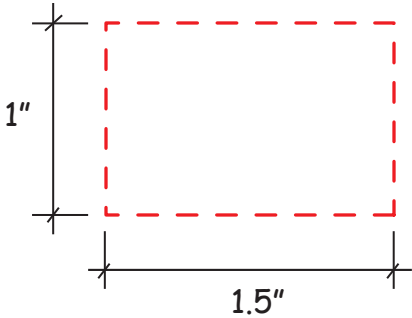

# Stress Ball Item #2637436

*Artwork shown at scale*

Full color printing available  
imprint size: 1" x 1"

Artwork is always printed at maximum size unless otherwise requested. Due to the nature and orientation of some logos, the actual imprint area may vary from what is seen here and in our catalog. Some color variation in products is natural and should be expected.

# Stress Ball Item #2637437

*Artwork shown at scale*

Full color printing available  
imprint size: 1" x 1"

Artwork is always printed at maximum size unless otherwise requested. Due to the nature and orientation of some logos, the actual imprint area may vary from what is seen here and in our catalog. Some color variation in products is natural and should be expected.

# Stress Ball Item #2637438

Artwork shown at scale

Full color printing available  
imprint size: 1" x 1"

Artwork is always printed at maximum size unless otherwise requested. Due to the nature and orientation of some logos, the actual imprint area may vary from what is seen here and in our catalog. Some color variation in products is natural and should be expected.