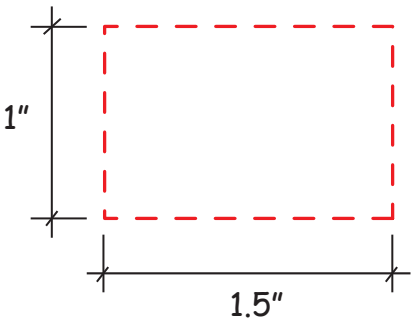

# Stress Ball Item #2637438

Artwork shown at scale

Full color printing available  
imprint size: 1" x 1"

Artwork is always printed at maximum size unless otherwise requested. Due to the nature and orientation of some logos, the actual imprint area may vary from what is seen here and in our catalog. Some color variation in products is natural and should be expected.

# Stress Ball Item #2637439

*Artwork shown at scale*

Full color printing available  
imprint size: 1" x 1"

Artwork is always printed at maximum size unless otherwise requested. Due to the nature and orientation of some logos, the actual imprint area may vary from what is seen here and in our catalog. Some color variation in products is natural and should be expected.

# Stress Ball Item #2637440

*Artwork shown at scale*

Full color printing available  
imprint size: 1" x 1"

Artwork is always printed at maximum size unless otherwise requested. Due to the nature and orientation of some logos, the actual imprint area may vary from what is seen here and in our catalog. Some color variation in products is natural and should be expected.