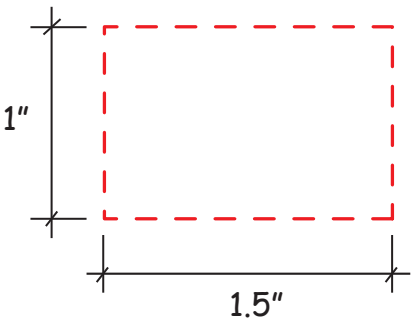

# Stress Ball Item #2637439

*Artwork shown at scale*

Full color printing available  
imprint size: 1" x 1"

Artwork is always printed at maximum size unless otherwise requested. Due to the nature and orientation of some logos, the actual imprint area may vary from what is seen here and in our catalog. Some color variation in products is natural and should be expected.

# Stress Ball Item #2637440

*Artwork shown at scale*

Full color printing available  
imprint size: 1" x 1"

Artwork is always printed at maximum size unless otherwise requested. Due to the nature and orientation of some logos, the actual imprint area may vary from what is seen here and in our catalog. Some color variation in products is natural and should be expected.

# Stress Ball Item #2637442

Artwork shown at scale

Full color printing available  
imprint size: 1" x 1"

Artwork is always printed at maximum size unless otherwise requested. Due to the nature and orientation of some logos, the actual imprint area may vary from what is seen here and in our catalog. Some color variation in products is natural and should be expected.