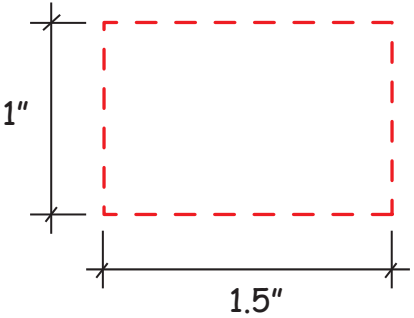

# Stress Ball Item #2637449

*Artwork shown at scale*

Full color printing available  
imprint size: 1" x 1"

Artwork is always printed at maximum size unless otherwise requested. Due to the nature and orientation of some logos, the actual imprint area may vary from what is seen here and in our catalog. Some color variation in products is natural and should be expected.

# Stress Ball Item #2637450

Artwork shown at scale

Full color printing available  
imprint size: 1" x 1"

Artwork is always printed at maximum size unless otherwise requested. Due to the nature and orientation of some logos, the actual imprint area may vary from what is seen here and in our catalog. Some color variation in products is natural and should be expected.

# Stress Ball Item #2637454

Artwork shown at scale

Full color printing available  
imprint size: 1" x 1"

Artwork is always printed at maximum size unless otherwise requested. Due to the nature and orientation of some logos, the actual imprint area may vary from what is seen here and in our catalog. Some color variation in products is natural and should be expected.