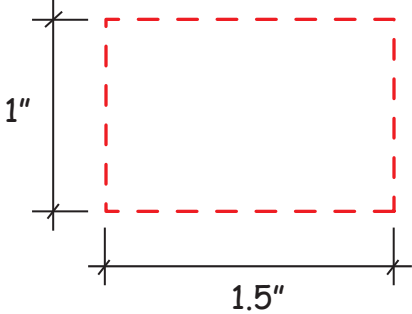

# Stress Ball Item #2637431

Artwork shown at scale

Full color printing available  
imprint size: 1" x 1"

Artwork is always printed at maximum size unless otherwise requested. Due to the nature and orientation of some logos, the actual imprint area may vary from what is seen here and in our catalog. Some color variation in products is natural and should be expected.

# Stress Ball Item #2637432

*Artwork shown at scale*

Full color printing available  
imprint size: 1" x 1"

Artwork is always printed at maximum size unless otherwise requested. Due to the nature and orientation of some logos, the actual imprint area may vary from what is seen here and in our catalog. Some color variation in products is natural and should be expected.

# Stress Ball Item #2637433

*Artwork shown at scale*

Full color printing available  
imprint size: 1" x 1"

Artwork is always printed at maximum size unless otherwise requested. Due to the nature and orientation of some logos, the actual imprint area may vary from what is seen here and in our catalog. Some color variation in products is natural and should be expected.

# Stress Ball Item #2637434

Artwork shown at scale

Full color printing available  
imprint size: 1" x 1"

Artwork is always printed at maximum size unless otherwise requested. Due to the nature and orientation of some logos, the actual imprint area may vary from what is seen here and in our catalog. Some color variation in products is natural and should be expected.