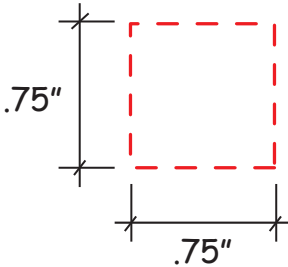

# Earth Ball Item #26383

Artwork shown at scale

Full color printing available  
imprint size: 1" x 1"

Artwork is always printed at maximum size unless otherwise requested. Due to the nature and orientation of some logos, the actual imprint area may vary from what is seen here and in our catalog. Some color variation in products is natural and should be expected.