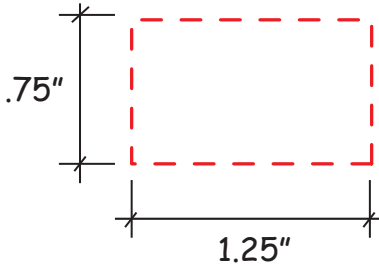

# Earth Ball Item #26383

Artwork shown at scale

Full color printing available  
imprint size: 1" x 1"

Artwork is always printed at maximum size unless otherwise requested. Due to the nature and orientation of some logos, the actual imprint area may vary from what is seen here and in our catalog. Some color variation in products is natural and should be expected.