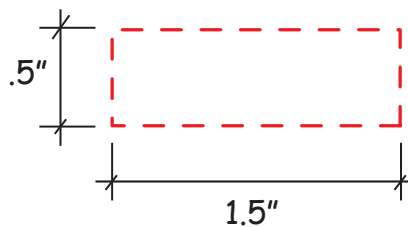

# Steamroller Item #26391

*Artwork shown at scale*

3.5" wide

Artwork is always printed at maximum size unless otherwise requested. Due to the nature and orientation of some logos, the actual imprint area may vary from what is seen here and in our catalog. Some color variation in products is natural and should be expected.