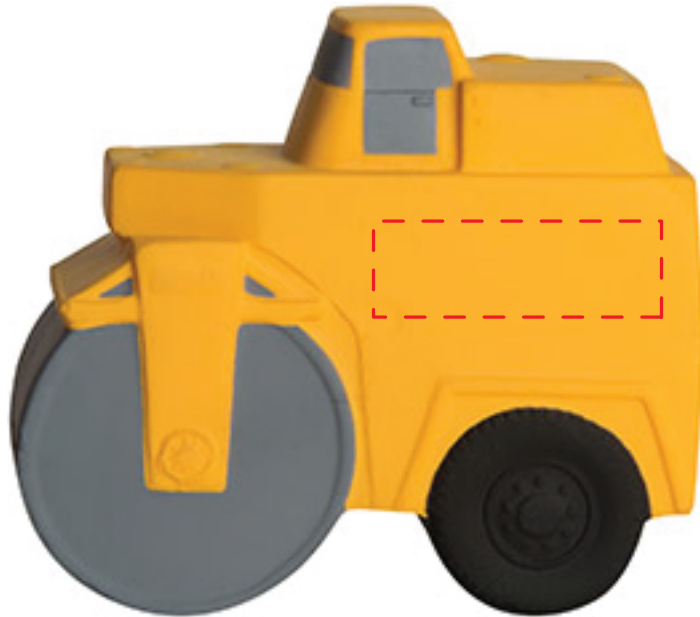

# Steamroller Item #26391

*Artwork shown at scale*

3.5" wide

Artwork is always printed at maximum size unless otherwise requested. Due to the nature and orientation of some logos, the actual imprint area may vary from what is seen here and in our catalog. Some color variation in products is natural and should be expected.