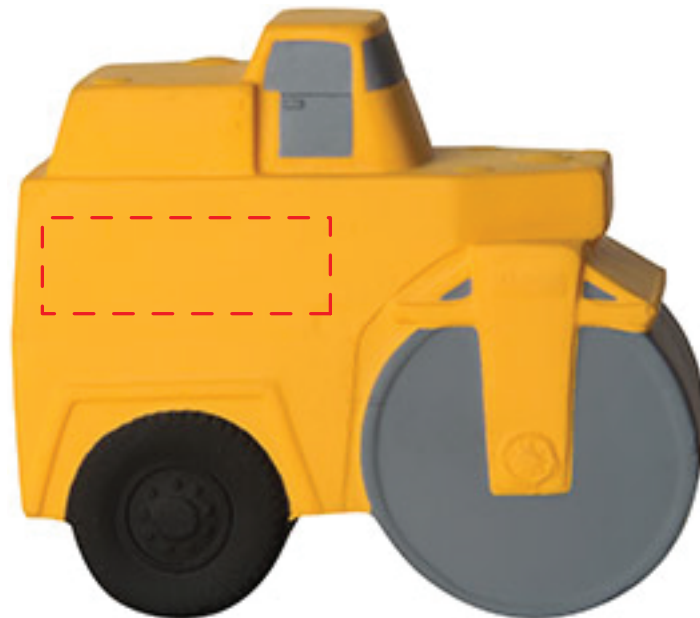

# Steamroller Item #26391

*Artwork shown at scale*

3.5" wide

Artwork is always printed at maximum size unless otherwise requested. Due to the nature and orientation of some logos, the actual imprint area may vary from what is seen here and in our catalog. Some color variation in products is natural and should be expected.