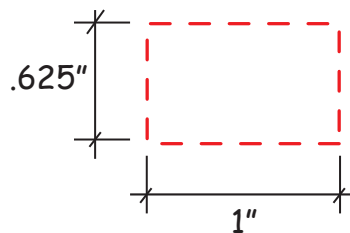

Drop Keychain Item #26396

Artwork shown at scale

2" tall

Artwork is always printed at maximum size unless otherwise requested. Due to the nature and orientation of some logos, the actual imprint area may vary from what is seen here and in our catalog. Some color variation in products is natural and should be expected.