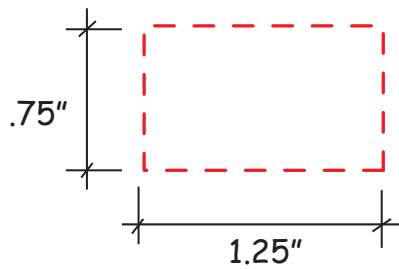

BeachBall #26410

Artwork shown at scale

Full color printing available
imprint size: 1" x 1"

Artwork is always printed at maximum size unless otherwise requested. Due to the nature and orientation of some logos, the actual imprint area may vary from what is seen here and in our catalog. Some color variation in products is natural and should be expected.