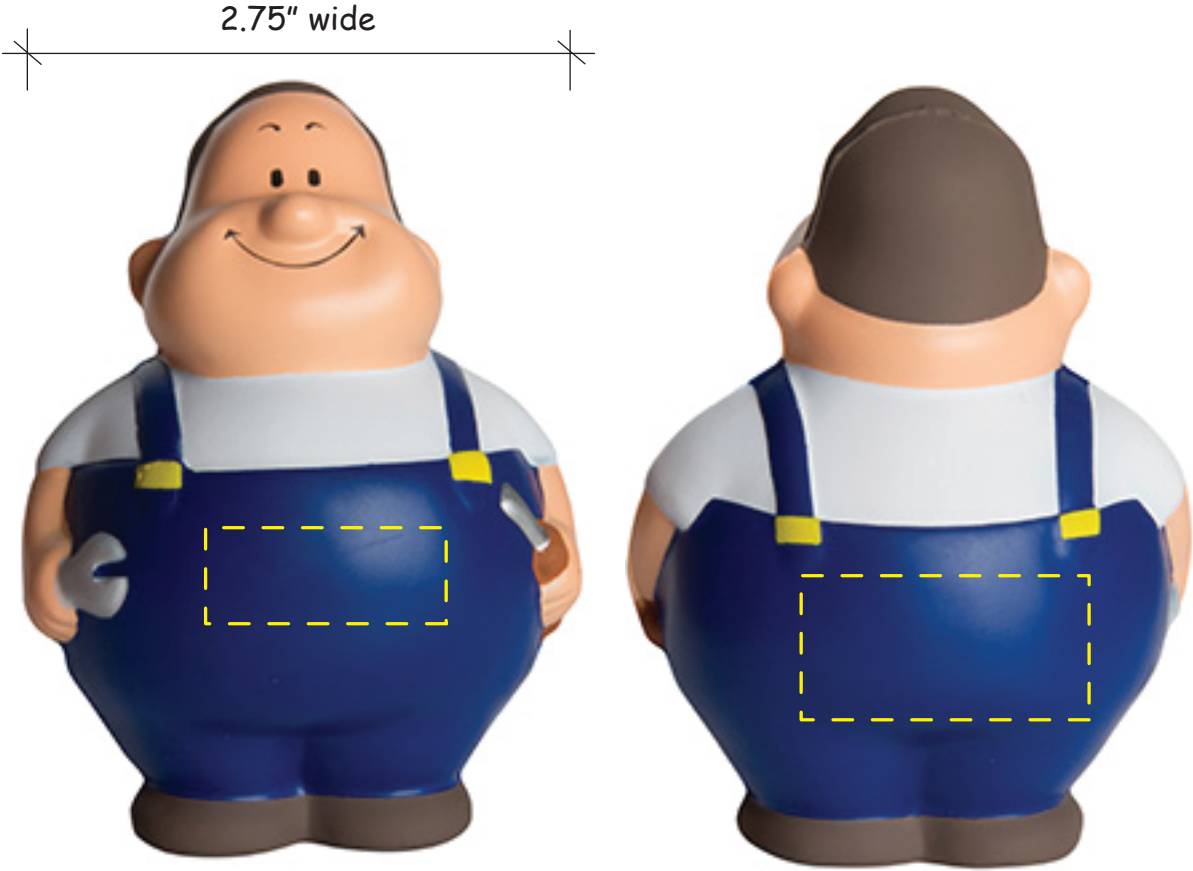

# Workman Bert #26420

*Artwork shown at scale*

Artwork is always printed at maximum size unless otherwise requested. Due to the nature and orientation of some logos, the actual imprint area may vary from what is seen here and in our catalog. Some color variation in products is natural and should be expected.