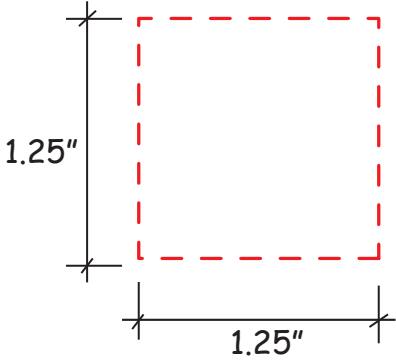

# Casino Chip #2644832

*Artwork shown at scale*

Artwork is always printed at maximum size unless otherwise requested. Due to the nature and orientation of some logos, the actual imprint area may vary from what is seen here and in our catalog. Some color variation in products is natural and should be expected.

# Casino Chip #2644833

*Artwork shown at scale*

Artwork is always printed at maximum size unless otherwise requested. Due to the nature and orientation of some logos, the actual imprint area may vary from what is seen here and in our catalog. Some color variation in products is natural and should be expected.

# Casino Chip #2644840

*Artwork shown at scale*

Artwork is always printed at maximum size unless otherwise requested. Due to the nature and orientation of some logos, the actual imprint area may vary from what is seen here and in our catalog. Some color variation in products is natural and should be expected.