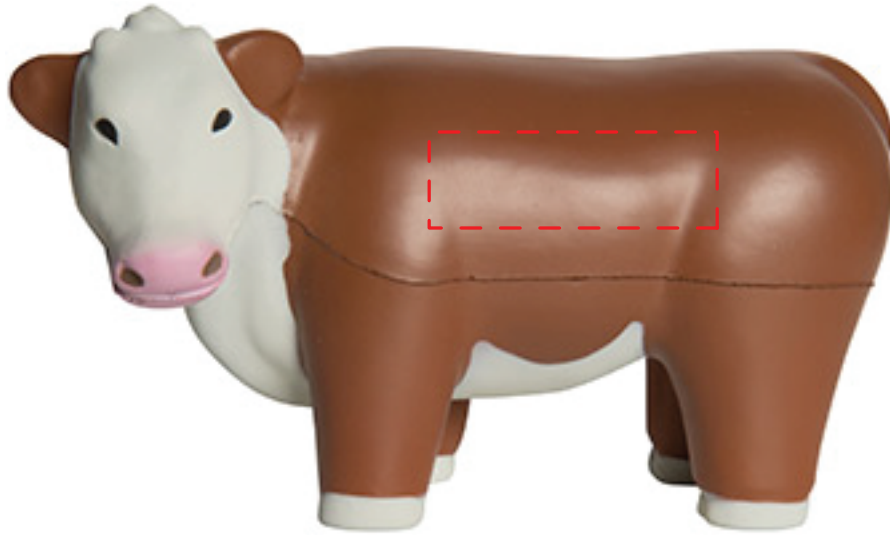

# Steer #26457

*Artwork shown at scale*

4.5" wide

Artwork is always printed at maximum size unless otherwise requested. Due to the nature and orientation of some logos, the actual imprint area may vary from what is seen here and in our catalog. Some color variation in products is natural and should be expected.

# Steer #2645731

*Artwork shown at scale*

4.5" wide

Artwork is always printed at maximum size unless otherwise requested. Due to the nature and orientation of some logos, the actual imprint area may vary from what is seen here and in our catalog. Some color variation in products is natural and should be expected.