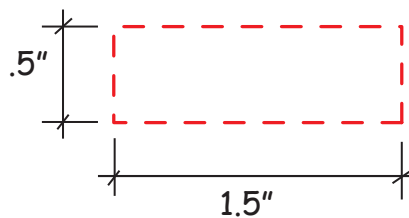

# Steer #26457

*Artwork shown at scale*

4.5" wide

Artwork is always printed at maximum size unless otherwise requested. Due to the nature and orientation of some logos, the actual imprint area may vary from what is seen here and in our catalog. Some color variation in products is natural and should be expected.

# Steer #2645731

*Artwork shown at scale*

4.5" wide

Artwork is always printed at maximum size unless otherwise requested. Due to the nature and orientation of some logos, the actual imprint area may vary from what is seen here and in our catalog. Some color variation in products is natural and should be expected.