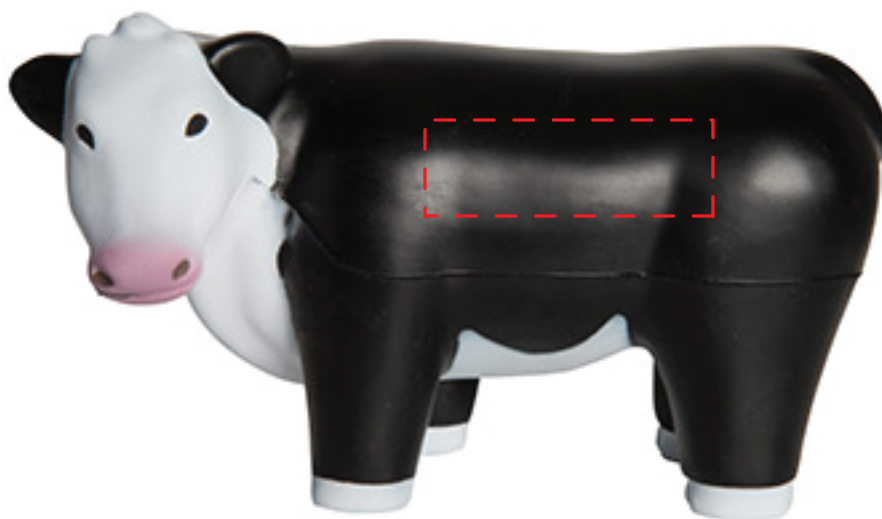

# Steer #26457

*Artwork shown at scale*

4.5" wide

Artwork is always printed at maximum size unless otherwise requested. Due to the nature and orientation of some logos, the actual imprint area may vary from what is seen here and in our catalog. Some color variation in products is natural and should be expected.

# Steer #2645731

*Artwork shown at scale*

4.5" wide

Artwork is always printed at maximum size unless otherwise requested. Due to the nature and orientation of some logos, the actual imprint area may vary from what is seen here and in our catalog. Some color variation in products is natural and should be expected.