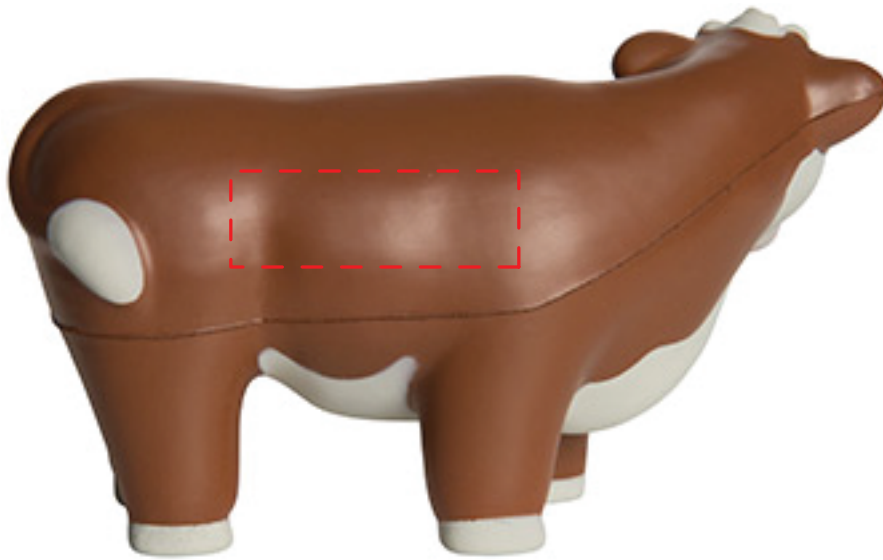

# Steer #26457

*Artwork shown at scale*

4.5" wide

Artwork is always printed at maximum size unless otherwise requested. Due to the nature and orientation of some logos, the actual imprint area may vary from what is seen here and in our catalog. Some color variation in products is natural and should be expected.

# Steer #2645731

*Artwork shown at scale*

4.5" wide

Artwork is always printed at maximum size unless otherwise requested. Due to the nature and orientation of some logos, the actual imprint area may vary from what is seen here and in our catalog. Some color variation in products is natural and should be expected.