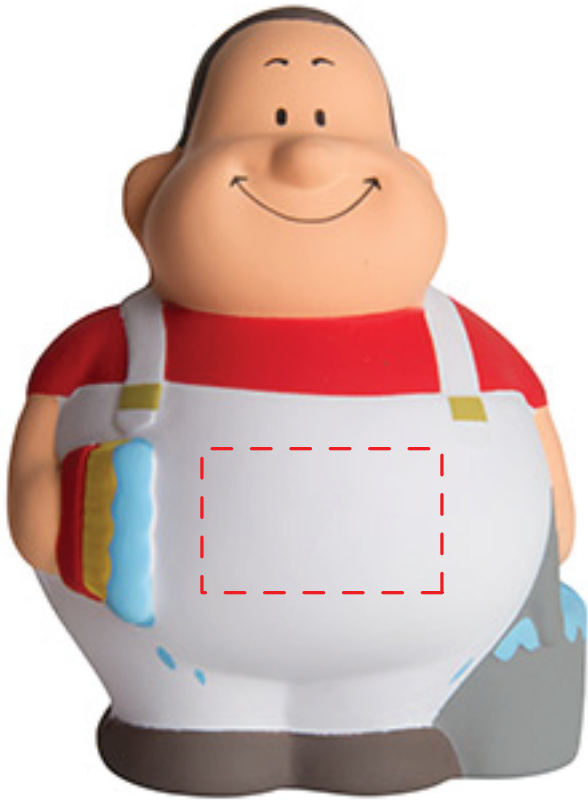

Painter Bert #26462

Artwork shown at scale

4" tall

Artwork is always printed at maximum size unless otherwise requested. Due to the nature and orientation of some logos, the actual imprint area may vary from what is seen here and in our catalog. Some color variation in products is natural and should be expected.