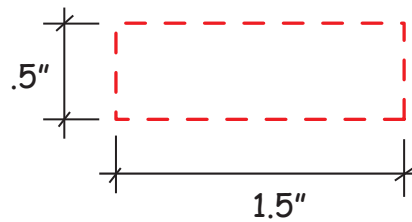

Garbage Truck #26472

Artwork shown at scale

4.75" wide

Artwork is always printed at maximum size unless otherwise requested. Due to the nature and orientation of some logos, the actual imprint area may vary from what is seen here and in our catalog. Some color variation in products is natural and should be expected.