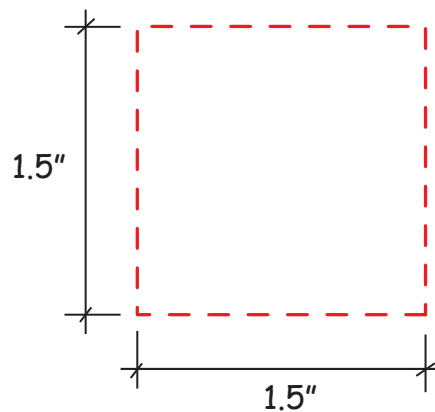

Shipping Crate #26480

Artwork shown at scale

2.25" sides

Artwork is always printed at maximum size unless otherwise requested. Due to the nature and orientation of some logos, the actual imprint area may vary from what is seen here and in our catalog. Some color variation in products is natural and should be expected.