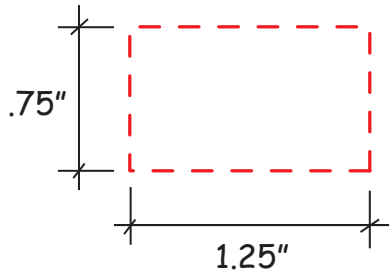

# Champagne #26496

*Artwork shown at scale*

1.25" wide

Artwork is always printed at maximum size unless otherwise requested. Due to the nature and orientation of some logos, the actual imprint area may vary from what is seen here and in our catalog. Some color variation in products is natural and should be expected.