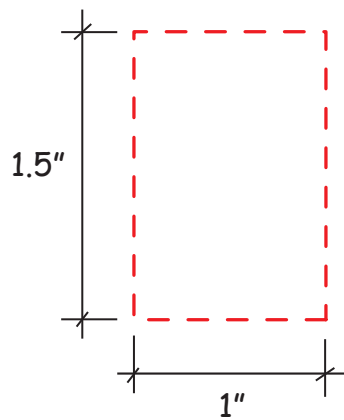

Wine Bottle #2649730

Artwork shown at scale

1.25" wide

Artwork is always printed at maximum size unless otherwise requested. Due to the nature and orientation of some logos, the actual imprint area may vary from what is seen here and in our catalog. Some color variation in products is natural and should be expected.

Wine Bottle #2649732

Artwork shown at scale

1.25" wide

Artwork is always printed at maximum size unless otherwise requested. Due to the nature and orientation of some logos, the actual imprint area may vary from what is seen here and in our catalog. Some color variation in products is natural and should be expected.