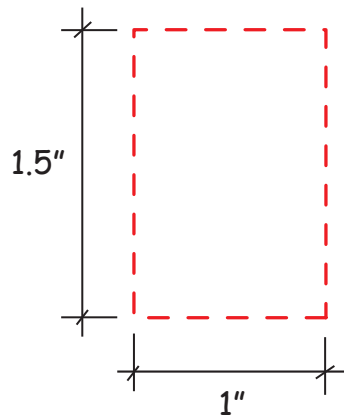

Wine Bottle #2649730

Artwork shown at scale

1.25" wide

Artwork is always printed at maximum size unless otherwise requested. Due to the nature and orientation of some logos, the actual imprint area may vary from what is seen here and in our catalog. Some color variation in products is natural and should be expected.

Wine Bottle #2649732

Artwork shown at scale

1.25" wide

Artwork is always printed at maximum size unless otherwise requested. Due to the nature and orientation of some logos, the actual imprint area may vary from what is seen here and in our catalog. Some color variation in products is natural and should be expected.