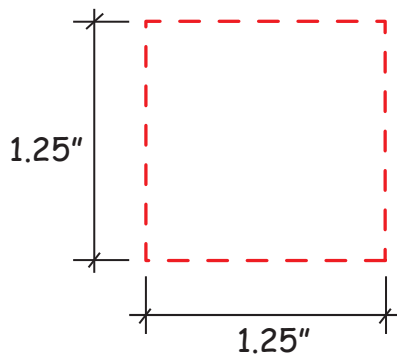

# Ninja Item #26507

*Artwork shown at scale*

4.75" tall

Artwork is always printed at maximum size unless otherwise requested. Due to the nature and orientation of some logos, the actual imprint area may vary from what is seen here and in our catalog. Some color variation in products is natural and should be expected.