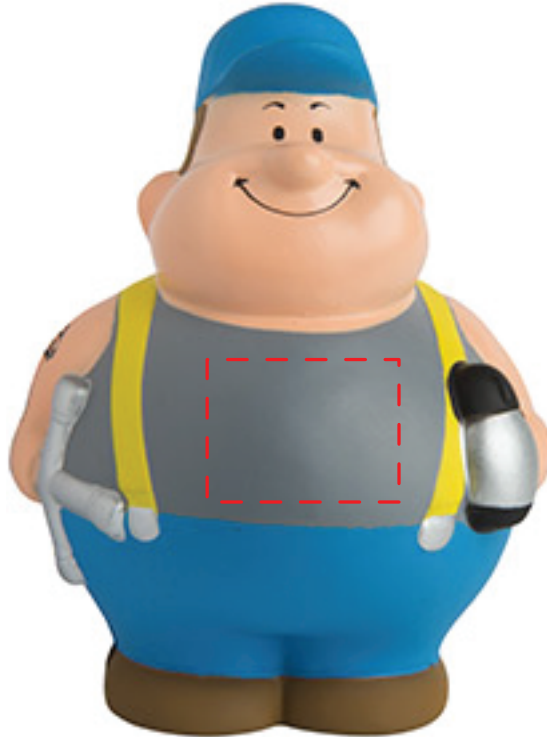

Trucker Bert Item #26515

Artwork shown at scale

3.75" tall

Artwork is always printed at maximum size unless otherwise requested. Due to the nature and orientation of some logos, the actual imprint area may vary from what is seen here and in our catalog. Some color variation in products is natural and should be expected.