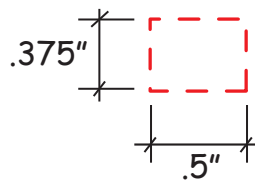

# Police Bert Keyring Item #26523

*Artwork shown at scale*

2.5" tall

Artwork is always printed at maximum size unless otherwise requested. Due to the nature and orientation of some logos, the actual imprint area may vary from what is seen here and in our catalog. Some color variation in products is natural and should be expected.