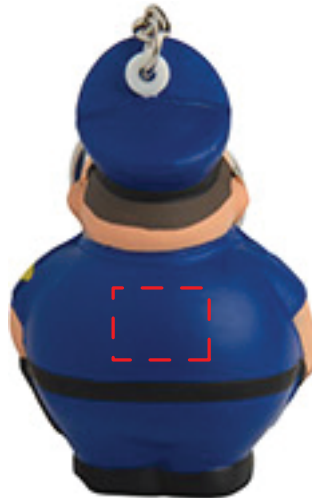

# Police Bert Keyring Item #26523

*Artwork shown at scale*

2.5" tall

Artwork is always printed at maximum size unless otherwise requested. Due to the nature and orientation of some logos, the actual imprint area may vary from what is seen here and in our catalog. Some color variation in products is natural and should be expected.