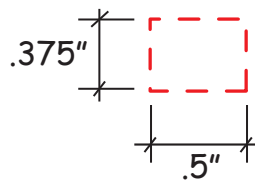

Fireman Bert Keyring Item #26524

Artwork shown at scale

2.5" tall

Artwork is always printed at maximum size unless otherwise requested. Due to the nature and orientation of some logos, the actual imprint area may vary from what is seen here and in our catalog. Some color variation in products is natural and should be expected.