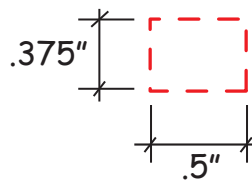

# Doctor Bert Keyring Item #26525

*Artwork shown at scale*

2.5" tall

Artwork is always printed at maximum size unless otherwise requested. Due to the nature and orientation of some logos, the actual imprint area may vary from what is seen here and in our catalog. Some color variation in products is natural and should be expected.