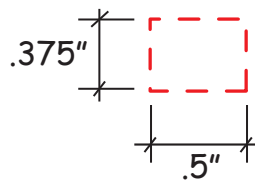

# Tourist Bert Keyring Item #26532

*Artwork shown at scale*

2.5" tall

Artwork is always printed at maximum size unless otherwise requested. Due to the nature and orientation of some logos, the actual imprint area may vary from what is seen here and in our catalog. Some color variation in products is natural and should be expected.