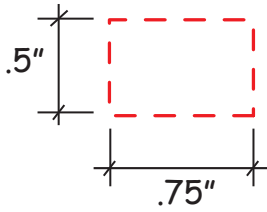

Fire Helmet Item #26542

Artwork shown at scale

2.5" wide

3.5" wide

Artwork is always printed at maximum size unless otherwise requested. Due to the nature and orientation of some logos, the actual imprint area may vary from what is seen here and in our catalog. Some color variation in products is natural and should be expected.