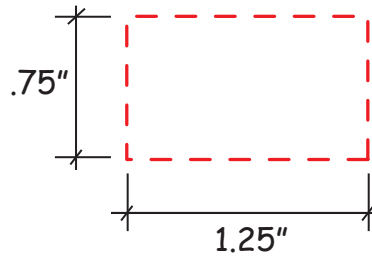

Camo Grenade Item #2655403

Artwork shown at scale

3.5" tall

Artwork is always printed at maximum size unless otherwise requested. Due to the nature and orientation of some logos, the actual imprint area may vary from what is seen here and in our catalog. Some color variation in products is natural and should be expected.