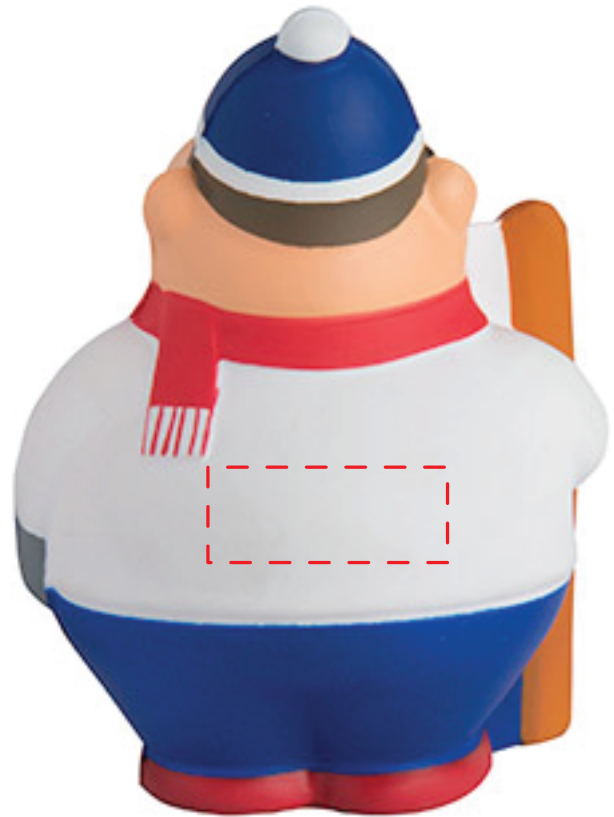

Skier Bert Item #26558

Artwork shown at scale

4" tall

Artwork is always printed at maximum size unless otherwise requested. Due to the nature and orientation of some logos, the actual imprint area may vary from what is seen here and in our catalog. Some color variation in products is natural and should be expected.