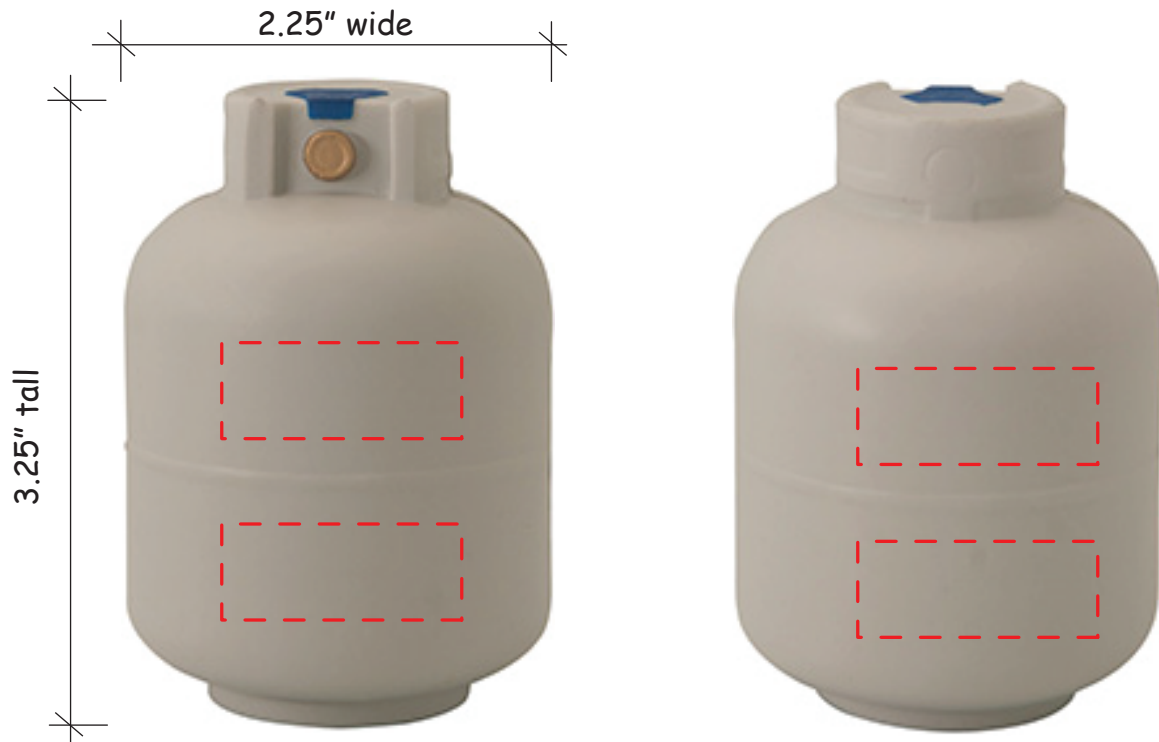

Propane Tank Item #26559

Artwork shown at scale

Artwork is always printed at maximum size unless otherwise requested. Due to the nature and orientation of some logos, the actual imprint area may vary from what is seen here and in our catalog. Some color variation in products is natural and should be expected.