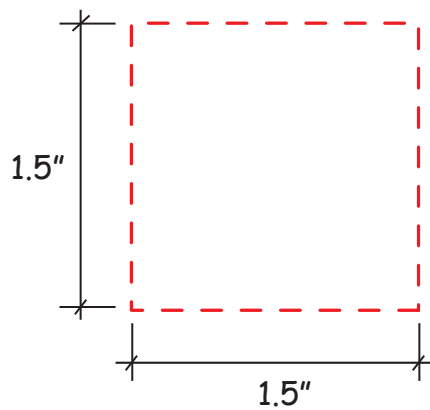

# Guitar Item #26563

*Artwork shown at scale*

5.5" tall

Artwork is always printed at maximum size unless otherwise requested. Due to the nature and orientation of some logos, the actual imprint area may vary from what is seen here and in our catalog. Some color variation in products is natural and should be expected.