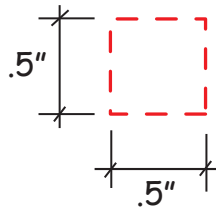

Steer Keyring Item #26571

Artwork shown at scale

2.75" wide

Artwork is always printed at maximum size unless otherwise requested. Due to the nature and orientation of some logos, the actual imprint area may vary from what is seen here and in our catalog. Some color variation in products is natural and should be expected.