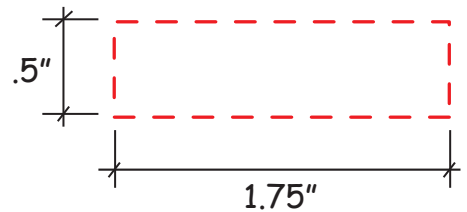

Gorilla Phone Holder Item #26574

Artwork shown at scale

3.5" tall

Artwork is always printed at maximum size unless otherwise requested. Due to the nature and orientation of some logos, the actual imprint area may vary from what is seen here and in our catalog. Some color variation in products is natural and should be expected.