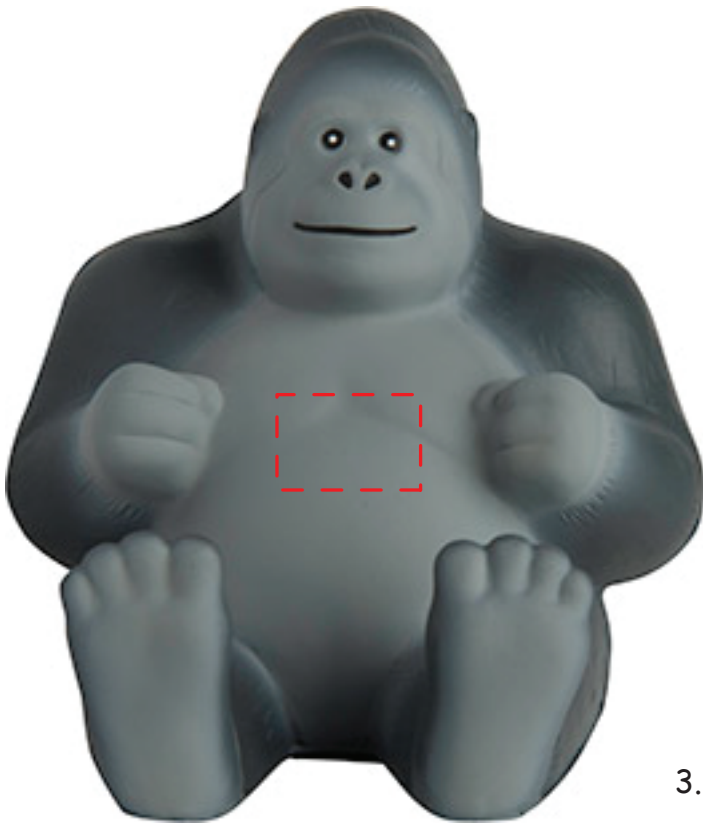

Gorilla Phone Holder Item #26574

Artwork shown at scale

3.5" tall

Artwork is always printed at maximum size unless otherwise requested. Due to the nature and orientation of some logos, the actual imprint area may vary from what is seen here and in our catalog. Some color variation in products is natural and should be expected.