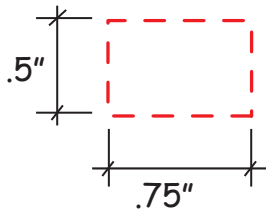

Gorilla Phone Holder Item #26574

Artwork shown at scale

3.5" tall

Artwork is always printed at maximum size unless otherwise requested. Due to the nature and orientation of some logos, the actual imprint area may vary from what is seen here and in our catalog. Some color variation in products is natural and should be expected.