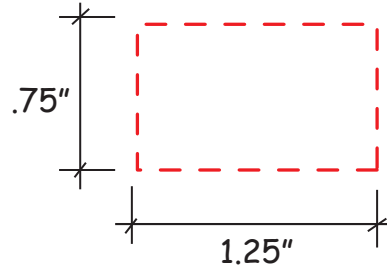

Moustache #26596

Artwork shown at scale

5.25" wide

Artwork is always printed at maximum size unless otherwise requested. Due to the nature and orientation of some logos, the actual imprint area may vary from what is seen here and in our catalog. Some color variation in products is natural and should be expected.