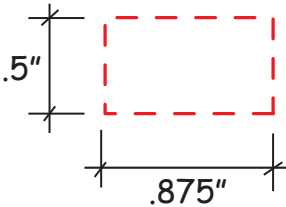

Swimmer Bert #26605

Artwork shown at scale

4" Tall

Artwork is always printed at maximum size unless otherwise requested. Due to the nature and orientation of some logos, the actual imprint area may vary from what is seen here and in our catalog. Some color variation in products is natural and should be expected.