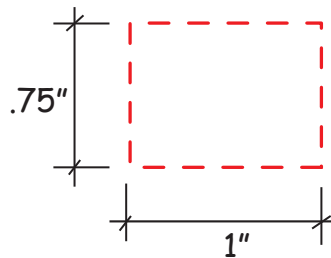

# Cannabis Leaf Keyring #26606

*Artwork shown at scale*

2.5" Tall

Artwork is always printed at maximum size unless otherwise requested. Due to the nature and orientation of some logos, the actual imprint area may vary from what is seen here and in our catalog. Some color variation in products is natural and should be expected.