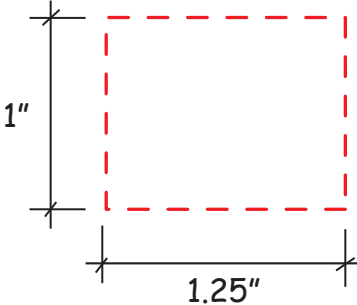

# Mood Ball #2661633

*Artwork shown at scale*

2.5" Wide

Artwork is always printed at maximum size unless otherwise requested. Due to the nature and orientation of some logos, the actual imprint area may vary from what is seen here and in our catalog. Some color variation in products is natural and should be expected.

# Mood Ball #2661634

*Artwork shown at scale*

2.5" Wide

Artwork is always printed at maximum size unless otherwise requested. Due to the nature and orientation of some logos, the actual imprint area may vary from what is seen here and in our catalog. Some color variation in products is natural and should be expected.

# Mood Ball #2661636

*Artwork shown at scale*

2.5" Wide

Artwork is always printed at maximum size unless otherwise requested. Due to the nature and orientation of some logos, the actual imprint area may vary from what is seen here and in our catalog. Some color variation in products is natural and should be expected.

# Mood Ball #2661640

*Artwork shown at scale*

2.5" Wide

Artwork is always printed at maximum size unless otherwise requested. Due to the nature and orientation of some logos, the actual imprint area may vary from what is seen here and in our catalog. Some color variation in products is natural and should be expected.