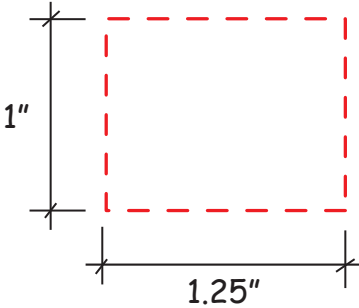

# Mood Ball #2661633

*Artwork shown at scale*

2.5" Wide

Artwork is always printed at maximum size unless otherwise requested. Due to the nature and orientation of some logos, the actual imprint area may vary from what is seen here and in our catalog. Some color variation in products is natural and should be expected.

# Mood Ball #2661634

*Artwork shown at scale*

2.5" Wide

Artwork is always printed at maximum size unless otherwise requested. Due to the nature and orientation of some logos, the actual imprint area may vary from what is seen here and in our catalog. Some color variation in products is natural and should be expected.

# Mood Ball #2661636

*Artwork shown at scale*

2.5" Wide

Artwork is always printed at maximum size unless otherwise requested. Due to the nature and orientation of some logos, the actual imprint area may vary from what is seen here and in our catalog. Some color variation in products is natural and should be expected.

# Mood Ball #2661640

*Artwork shown at scale*

2.5" Wide

Artwork is always printed at maximum size unless otherwise requested. Due to the nature and orientation of some logos, the actual imprint area may vary from what is seen here and in our catalog. Some color variation in products is natural and should be expected.