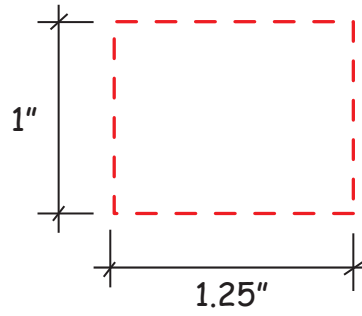

# Mood Ball #2661633

*Artwork shown at scale*

2.5" Wide

Artwork is always printed at maximum size unless otherwise requested. Due to the nature and orientation of some logos, the actual imprint area may vary from what is seen here and in our catalog. Some color variation in products is natural and should be expected.

# Mood Ball #2661634

*Artwork shown at scale*

2.5" Wide

Artwork is always printed at maximum size unless otherwise requested. Due to the nature and orientation of some logos, the actual imprint area may vary from what is seen here and in our catalog. Some color variation in products is natural and should be expected.

# Mood Ball #2661636

*Artwork shown at scale*

2.5" Wide

Artwork is always printed at maximum size unless otherwise requested. Due to the nature and orientation of some logos, the actual imprint area may vary from what is seen here and in our catalog. Some color variation in products is natural and should be expected.

# Mood Ball #2661640

*Artwork shown at scale*

2.5" Wide

Artwork is always printed at maximum size unless otherwise requested. Due to the nature and orientation of some logos, the actual imprint area may vary from what is seen here and in our catalog. Some color variation in products is natural and should be expected.