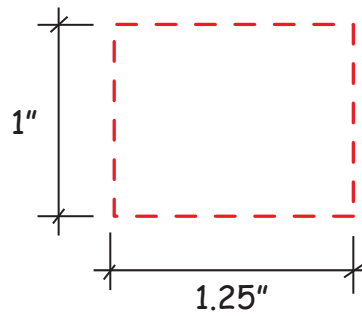

# Mood Ball #2661633

*Artwork shown at scale*

2.5" Wide

Artwork is always printed at maximum size unless otherwise requested. Due to the nature and orientation of some logos, the actual imprint area may vary from what is seen here and in our catalog. Some color variation in products is natural and should be expected.

# Mood Ball #2661634

*Artwork shown at scale*

2.5" Wide

Artwork is always printed at maximum size unless otherwise requested. Due to the nature and orientation of some logos, the actual imprint area may vary from what is seen here and in our catalog. Some color variation in products is natural and should be expected.

# Mood Ball #2661636

*Artwork shown at scale*

2.5" Wide

Artwork is always printed at maximum size unless otherwise requested. Due to the nature and orientation of some logos, the actual imprint area may vary from what is seen here and in our catalog. Some color variation in products is natural and should be expected.

# Mood Ball #2661640

*Artwork shown at scale*

2.5" Wide

Artwork is always printed at maximum size unless otherwise requested. Due to the nature and orientation of some logos, the actual imprint area may vary from what is seen here and in our catalog. Some color variation in products is natural and should be expected.