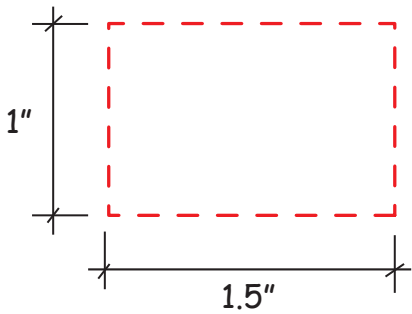

# Safety Ball #26625

*Artwork shown at scale*

2.75" Wide

Full color printing available  
imprint size: 1" x 1"

Artwork is always printed at maximum size unless otherwise requested. Due to the nature and orientation of some logos, the actual imprint area may vary from what is seen here and in our catalog. Some color variation in products is natural and should be expected.