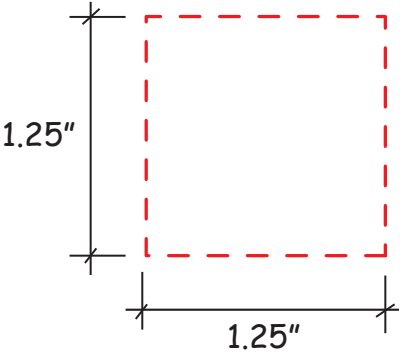

# DieCision Maker #26627

*Artwork shown at scale*

2" Wide

Artwork is always printed at maximum size unless otherwise requested. Due to the nature and orientation of some logos, the actual imprint area may vary from what is seen here and in our catalog. Some color variation in products is natural and should be expected.