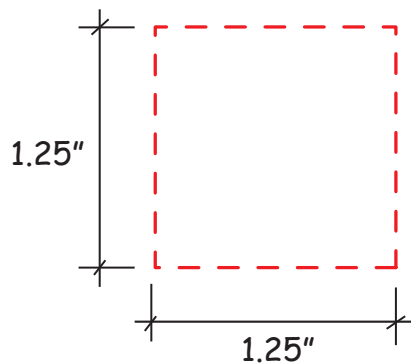

Yikes Emoji #26632

Artwork shown at scale

2.75" round

Full color printing available
imprint size: 1" x 1"

Artwork is always printed at maximum size unless otherwise requested. Due to the nature and orientation of some logos, the actual imprint area may vary from what is seen here and in our catalog. Some color variation in products is natural and should be expected.