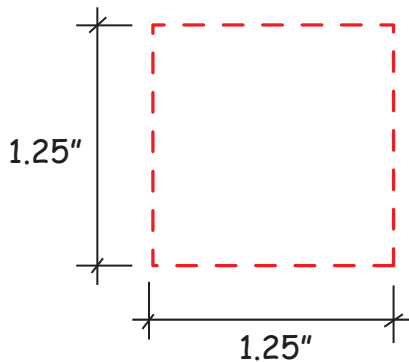

ILY Emoji #26633

Artwork shown at scale

2.75" round

Full color printing available
imprint size: 1" x 1"

Artwork is always printed at maximum size unless otherwise requested. Due to the nature and orientation of some logos, the actual imprint area may vary from what is seen here and in our catalog. Some color variation in products is natural and should be expected.