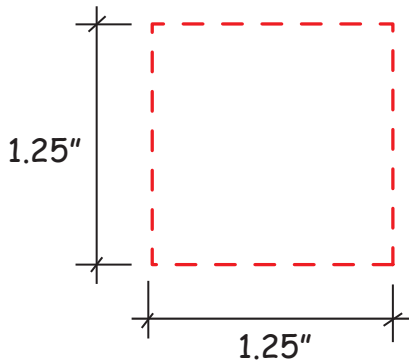

Wink Wink Emoji #26634

Artwork shown at scale

2.75" round

Full color printing available
imprint size: 1" x 1"

Artwork is always printed at maximum size unless otherwise requested. Due to the nature and orientation of some logos, the actual imprint area may vary from what is seen here and in our catalog. Some color variation in products is natural and should be expected.